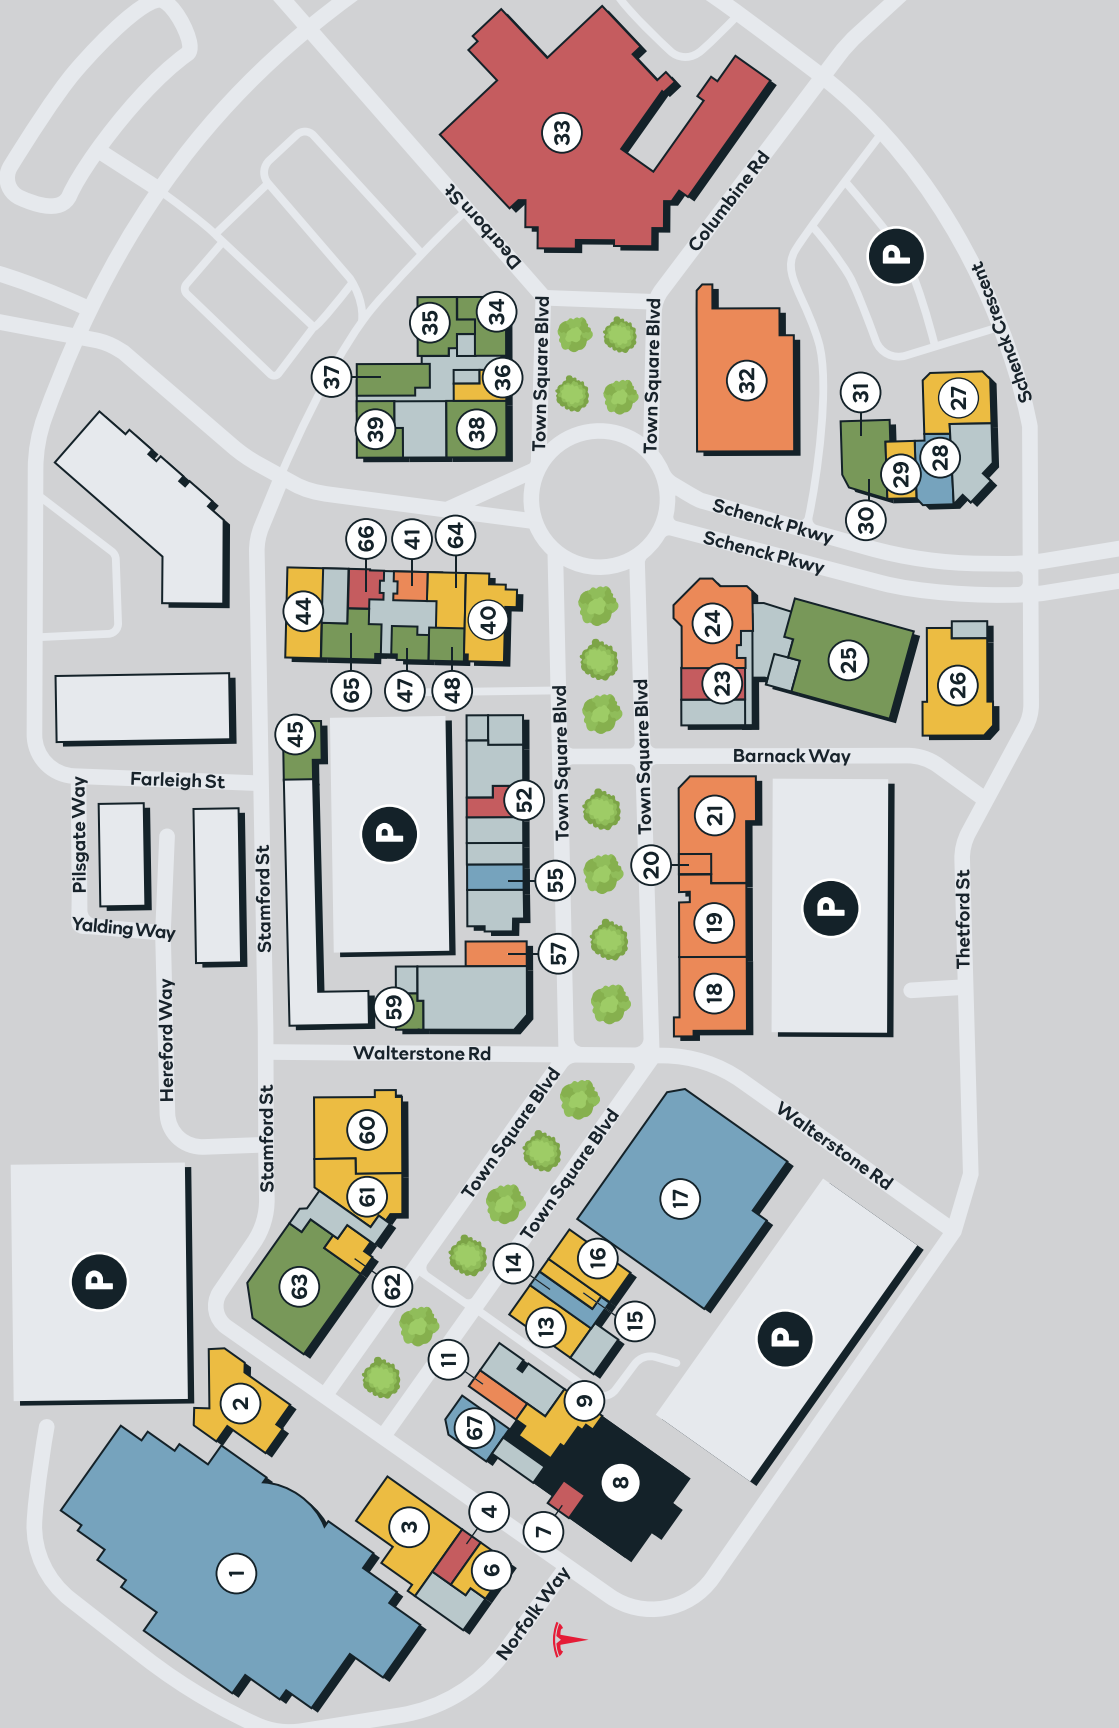

Find your place at Biltmore Park Town Square.

Humming with life, this vibrant town center in Asheville, NC is a fresh re-imagining of the Main Streets of the past, made to meet today's standards of smart growth, green living and reduced driving.

BILTMORE PARK[®]
TOWN SQUARE

We're so happy
you're here!

Asheville, NC

biltmorepark.com

Shop. Dine. Play.

FOOD & DRINK

- 2 131 Main Restaurant
- 3 Leo's Italian Social
- 6 Which Wich?®
- 9 ForkLore
- 13 Nine Mile
- 15 Alibi Cookies
- 16 Luella's Bar-B-Que
- 26 P. F. Chang's®
- 27 Another Broken Egg
- 29 The Sweet Escape
- 36 Mosaic Café
- 40 Taco Boy
- 44 Thirsty Monk
- 60 Hickory Tavern
- 61 Brixx Wood Fired Pizza + Craft Bar
- 62 Cold Stone Creamery - Rocky Mountain Chocolate Factory
- 64 The Dolly Llama Waffle Master

SPECIALTY BUSINESSES

- 1 Regal Biltmore Grande
- 14 Woof Gang Bakery & Grooming
- 17 Barnes & Noble
- 28 Club Champion
- 55 Lovesac
- 67 REEDS Jewelers

CLOTHING & APPAREL

- 11 Talloni, A Shoe Salon
- 18 LOFT
- 19 Athleta
- 20 francesca's
- 21 Altar'd State
- 24 Orvis
- 32 REI
- 41 WildflowerBridal
- 57 Fleet Feet

HEALTH, FITNESS & BEAUTY

- 4 Sport Clips Haircuts
- 7 Sensibilities Day Spa
- 23 Club Pilates
- 33 Reuter Family YMCA
- 52 Cheveux Salon
- 66 Prime IV

PARKING, CHARGING & HOSPITALITY

- 8 Hilton Asheville Biltmore Park
- FREE Parking
- Tesla Supercharger