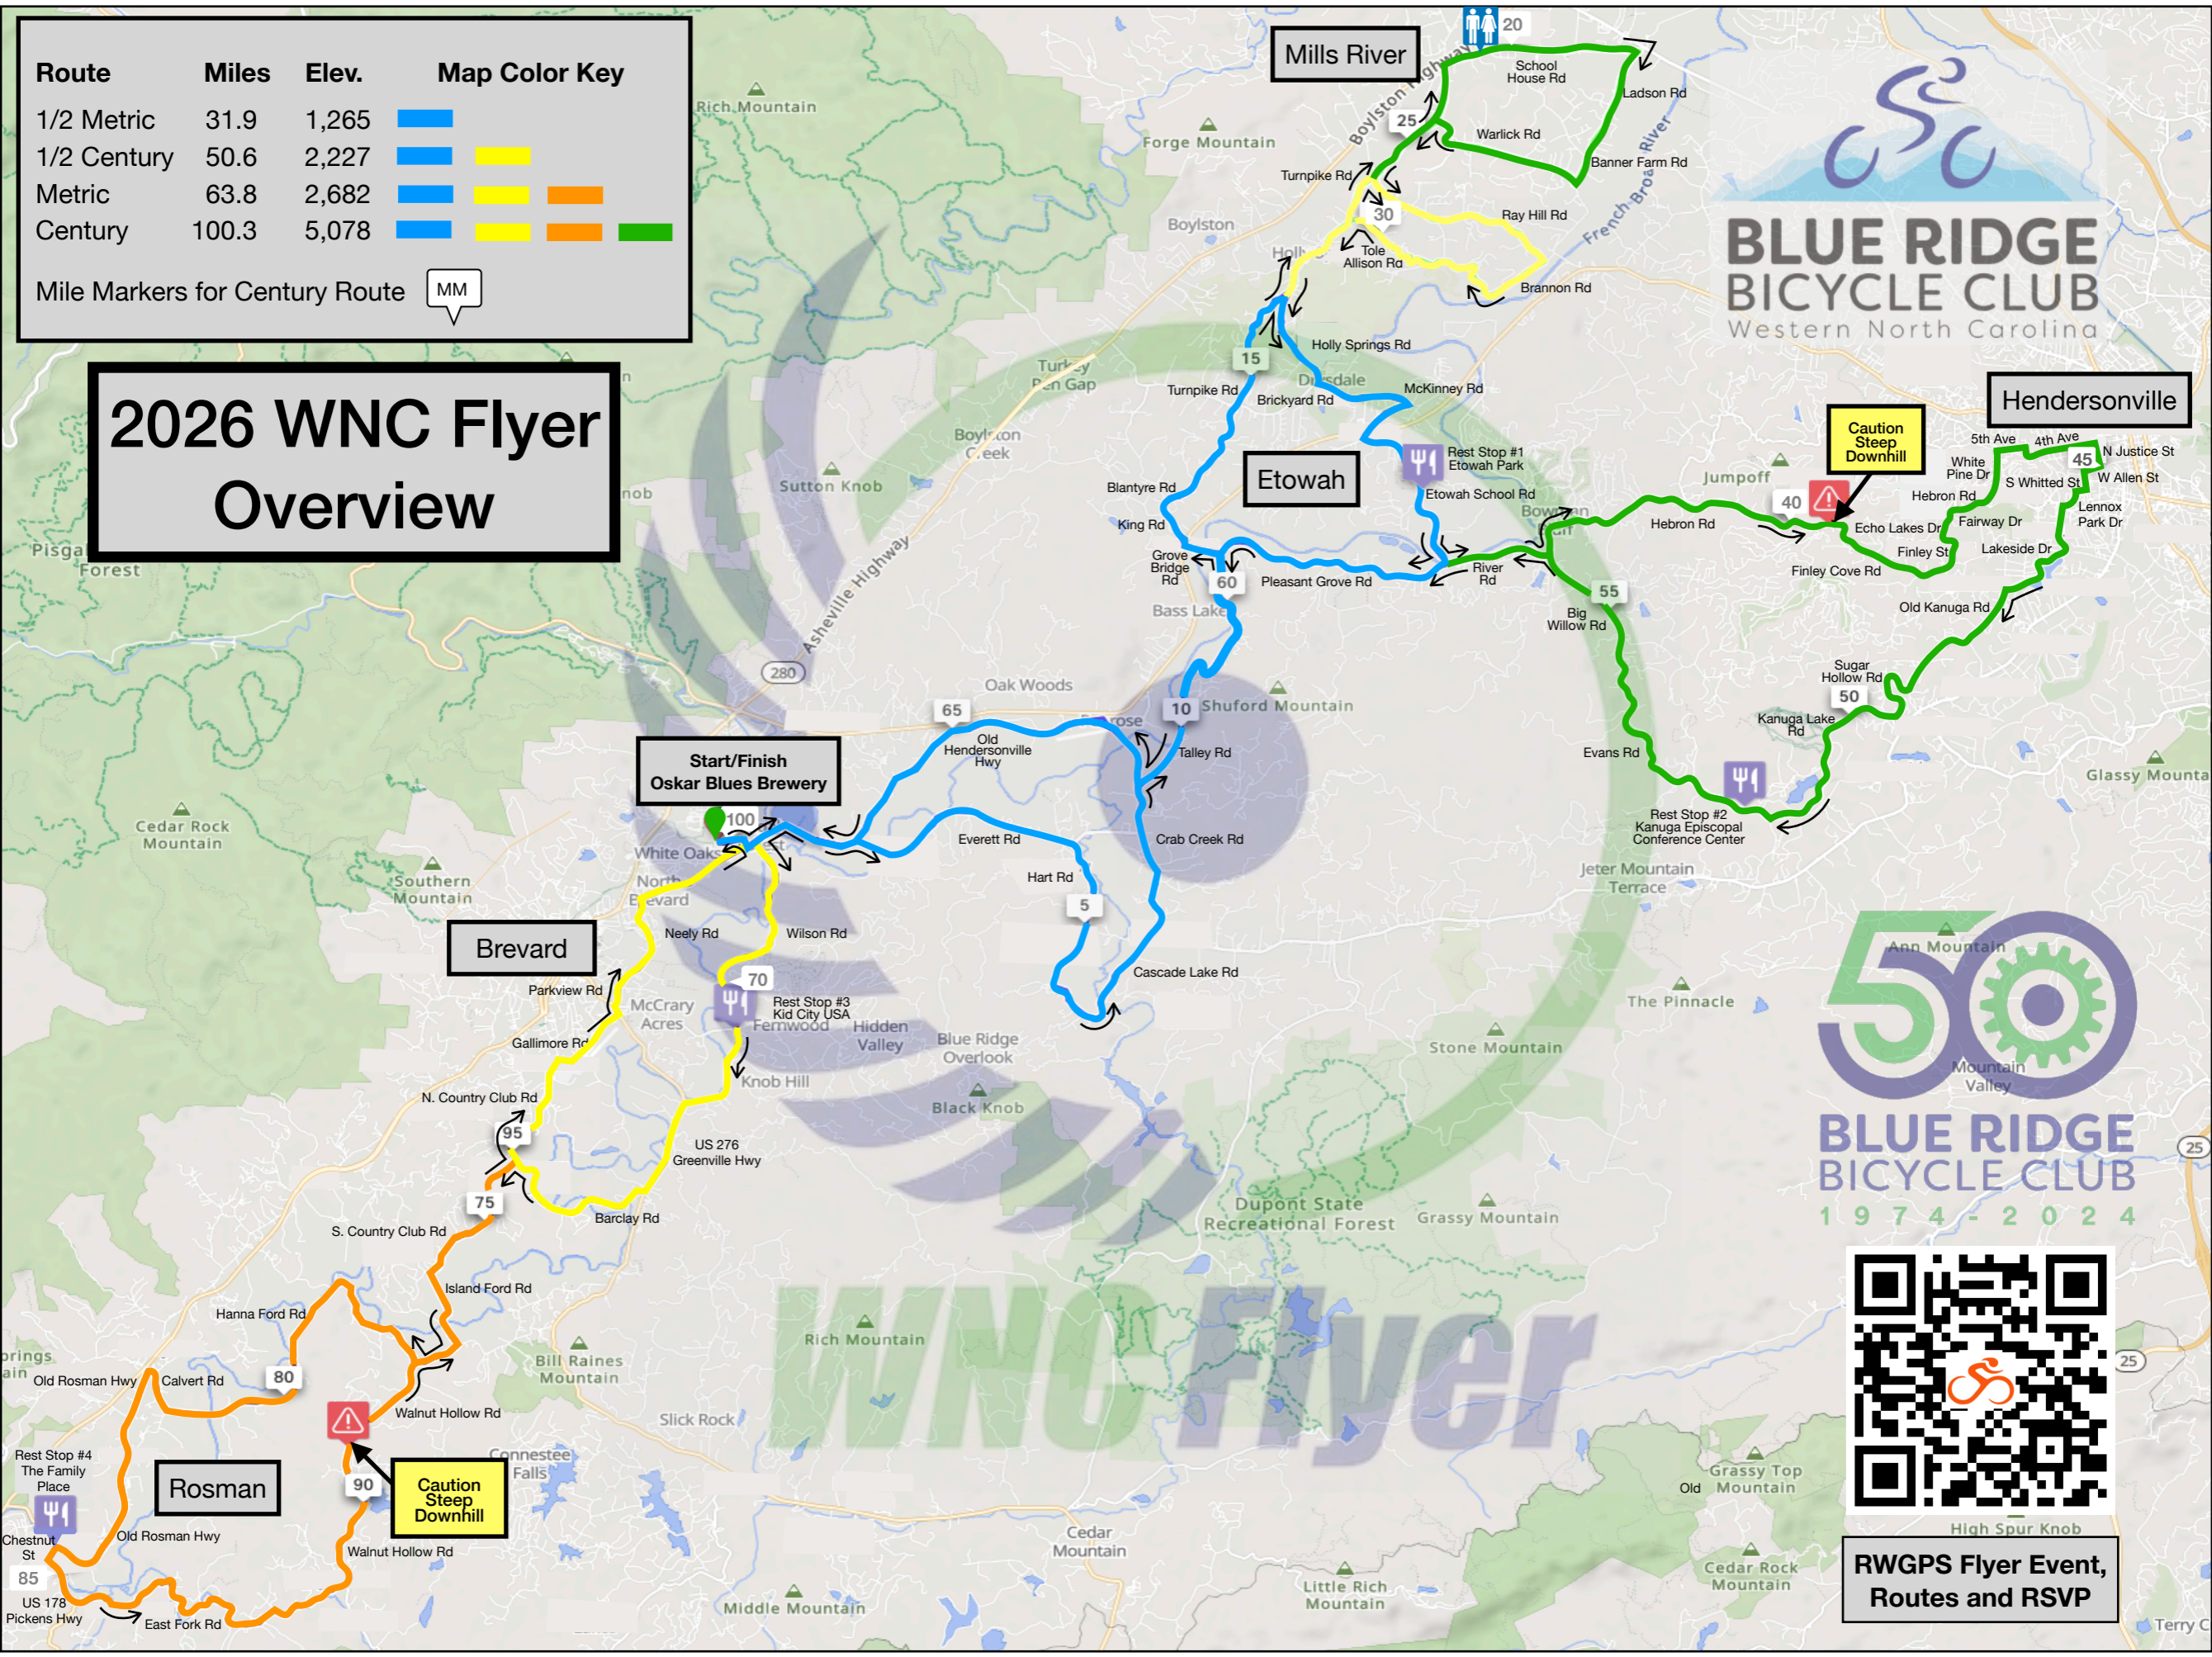

Route	Miles	Elev.	Map Color Key
1/2 Metric	31.9	1,265	
1/2 Century	50.6	2,227	
Metric	63.8	2,682	
Century	100.3	5,078	

Mile Markers for Century Route

2026 WNC Flyer Overview

RWGPS Flyer Event, Routes and RSVP